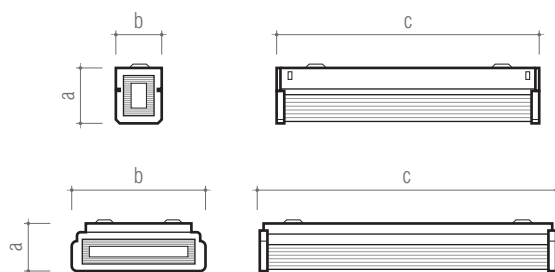

X.		(mm)				
		a	b	c		
1x18 W	G13	92	70	630	1,300	5,0
1x36 W				1240	1,950	9,0
1x58 W				1540	2,750	11,0
2x18 W		63	177	645	1,600	8,5
2x36 W				1255	2,850	16,0
2x58 W				1555	4,400	20,0

CE 230V/50Hz EN 60 598