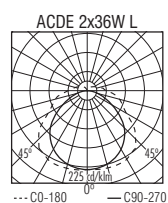

X.		(mm)				
		a	b	c		
1x18 W	G13	92	70	630	1,300	5,0
1x36 W				1240	1,950	9,0
1x58 W				1540	2,750	11,0
2x18 W		63	177	645	1,600	8,5
2x36 W				1255	2,850	16,0
2x58 W				1555	4,400	20,0

CE 230V/50Hz EN 60 598