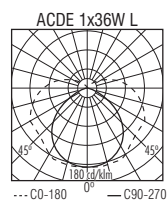

X.		(mm)				
		a	b	c		
1x18 W	G13	92	70	630	1,300	5,0
1x36 W				1240	1,950	9,0
1x58 W				1540	2,750	11,0
2x18 W		63	177	645	1,600	8,5
2x36 W				1255	2,850	16,0
2x58 W				1555	4,400	20,0

CE 230V/50Hz EN 60 598